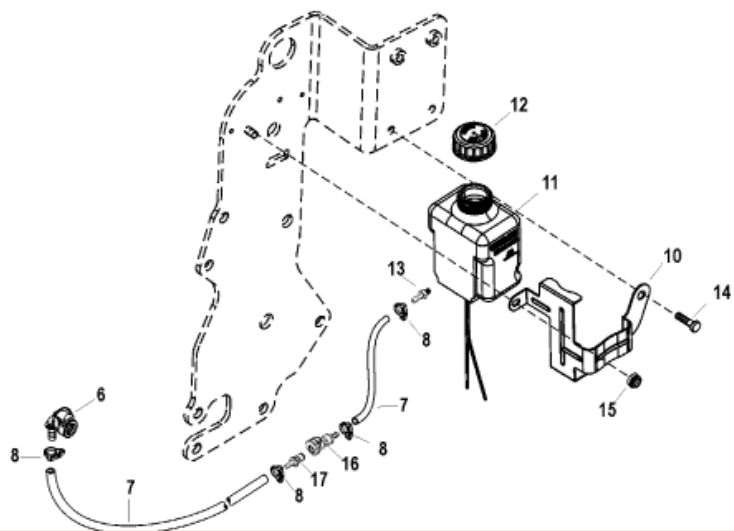

Parts List						
Ref	Class	Part	Description	Qty	Comment	Footnote
1		860065A	BRACKET KIT, Lube Monitor Rese	1	(Closed Cooling)	
2		808023T	STRAP, Reservoir Retainer	1		
3		806193A46	LUBE BOTTLE, Lube Monitor	1	(Closed Cooling)	
4	36	806727	CAP, Lube Reservoir	1		
5	22	808624	CONNECTOR, Lube Reservoir	1		
6	22	861163	QUICK CONNECTOR, (90 Degree)	1		
7	32	19409 71	HOSE, (54.00 Inches Bulk) (.25 Inc	1		
8	54	41582 5	CLAMP, Nylon, Hose	AR		
9	10	98261	SCREW, (.375-16 x .750)	2		
10		865175T	BRACKET, Lube Monitor Reservoir	1	(Standard Cooling)	
11		806193A47	RESERVOIR, Lube Monitor	1	(Standard Cooling)	
12	36	806727	CAP, Lube Reservoir	1		
13	22	85439001	CONNECTOR, Male, Lube Reservoir	1		
14	10	828552	SCREW, (.375-16 x .500)	1		
15	11	826709 8	NUT, (.250-20)	1		
16	22	865379	FITTING, Female	1		
17	22	865191	FITTING, Male	1		