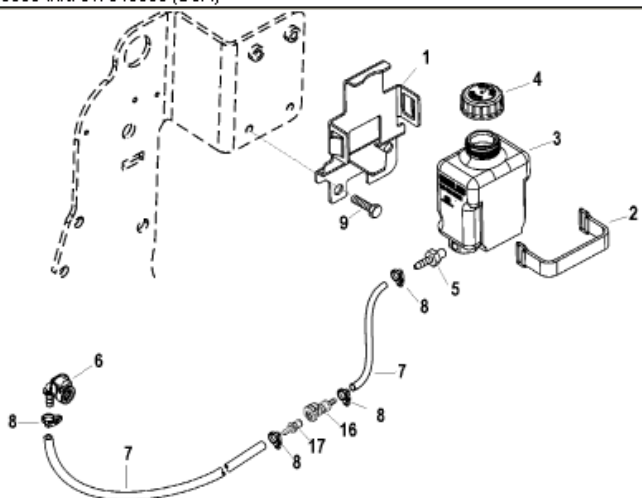

Parts List						
Ref	Class	Part	Description	Qty	Comment	Footnote
1		860065A	BRACKET KIT, Lube Monitor Rese	1	(Closed Cooling)	
2		808023T	STRAP, Reservoir Retainer	1		
3		806193A46	LUBE BOTTLE, Lube Monitor	1	(Closed Cooling)	
4	36	806727	CAP, Lube Reservoir	1		
5	22	808624	CONNECTOR, Lube Reservoir	1		
6	22	861163	QUICK CONNECTOR, (90 Degree)	1		
7	32	19409 71	HOSE, (54.00 Inches Bulk) (.25 Inc	1		
8	54	41582 5	CLAMP, Nylon, Hose	AR		
9	10	98261	SCREW, (.375-16 x .750)	2		
10		865175T	BRACKET, Lube Monitor Reservoir	1	(Standard Cooling)	
11		806193A47	RESERVOIR, Lube Monitor	1	(Standard Cooling)	
12	36	806727	CAP, Lube Reservoir	1		
13	22	85439001	CONNECTOR, Male, Lube Reservoir	1		
14	10	828552	SCREW, (.375-16 x .500)	1		
15	11	826709 8	NUT, (.250-20)	1		
16	22	865379	FITTING, Female	1		
17	22	865191	FITTING, Male	1		